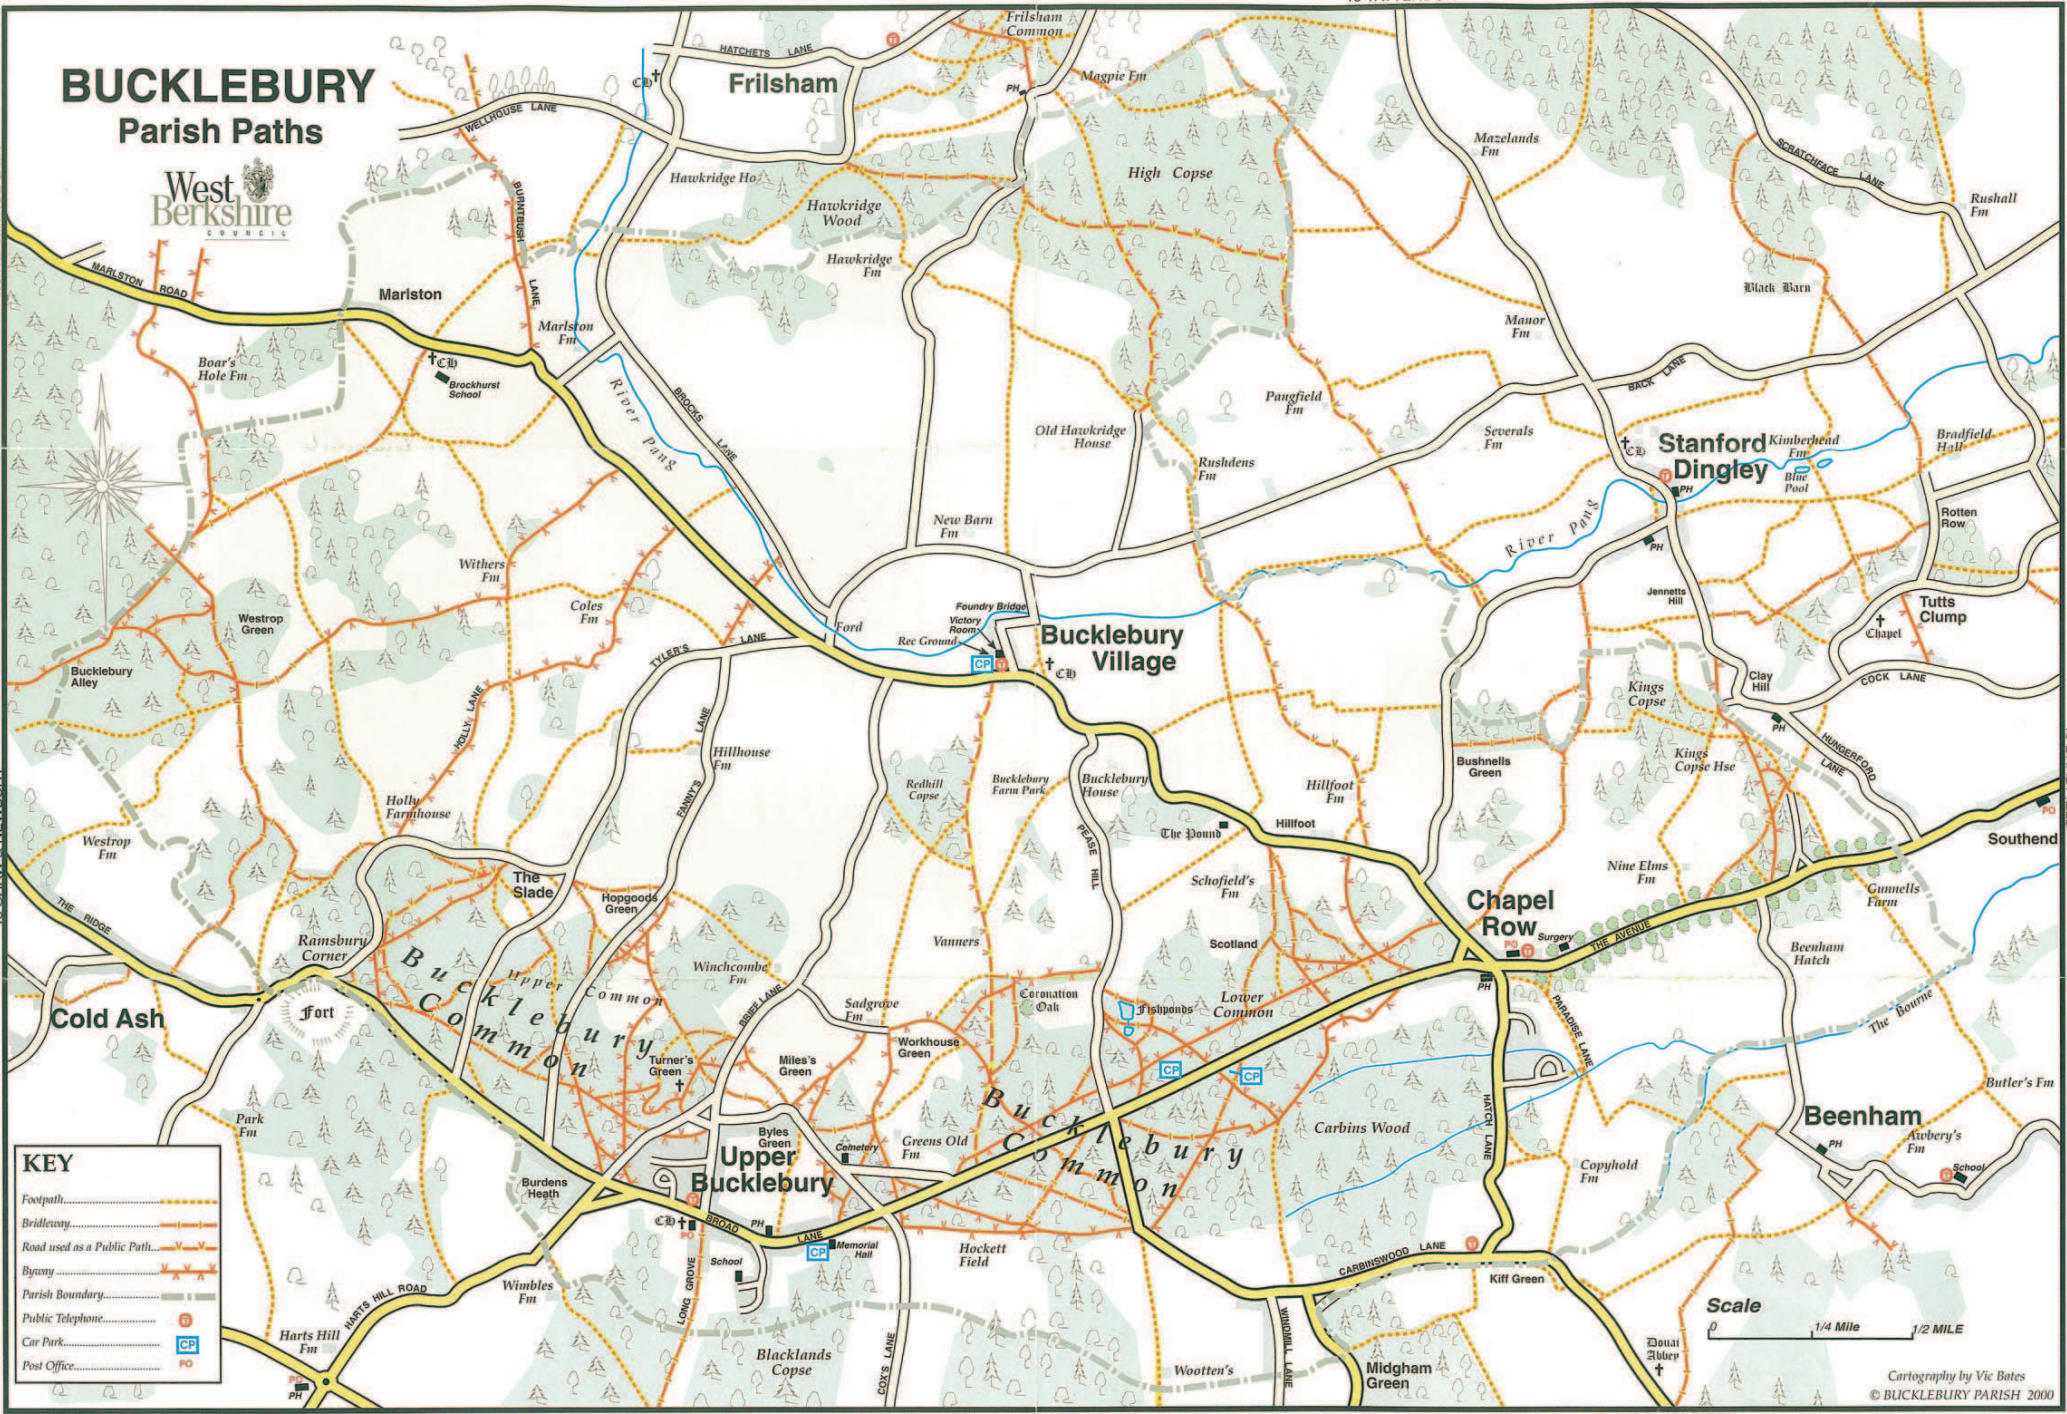

BUCKLEBURY Parish Paths

To HERMITAGE & W4

To YATTENDON

To SHAW & NEWBURY

To BRADFELD

KEY

- Footpath.....
- Brillway.....
- Road used as a Public Path.....
- Byway.....
- Parish Boundary.....
- Public Telephone.....
- Car Park..... CP
- Post Office..... PO

Cartography by Vic Bates
© BUCKLEBURY PARISH 2000

To THATCHAM

To WOOLHAMPTON